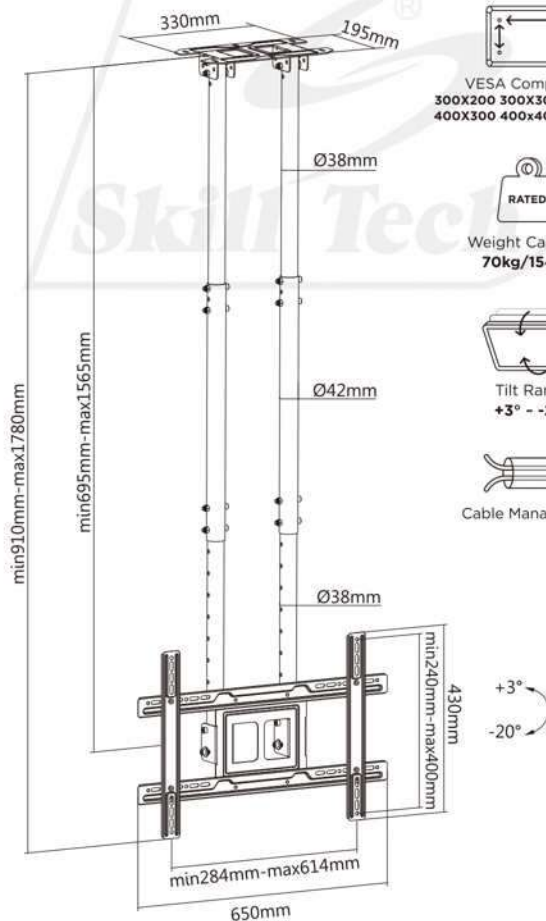

SH 1564C TV Ceiling Mount

NO MORE WALL SPACE?
NO PROBLEM !

Screen Size
37"-90"

VESA Compatible
300X200 300X300 400x200
400X300 400x400 600x400

Weight Capacity
70kg/154lbs

Tilt Range
+3° - -20°

Cable Management

Telescopic Pole
allows quick and easy height adjustment.

Tilt VESA Plate
provides the optimal viewing angle.

Cable Management
keeps everything organized.