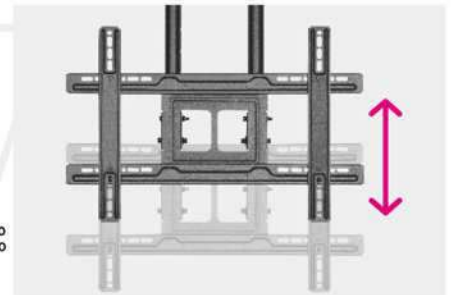

SH 1564C TV Ceiling Mount

NO MORE WALL SPACE?
NO PROBLEM !

Screen Size
37"-90"

VESA Compatible
300X200 300X300 400x200
400X300 400x400 600x400

Weight Capacity
70kg/154lbs

Tilt Range
+3° - -20°

Cable Management

Telescopic Pole
allows quick and easy height adjustment.

Tilt VESA Plate
provides the optimal viewing angle.

Cable Management
keeps everything organized.